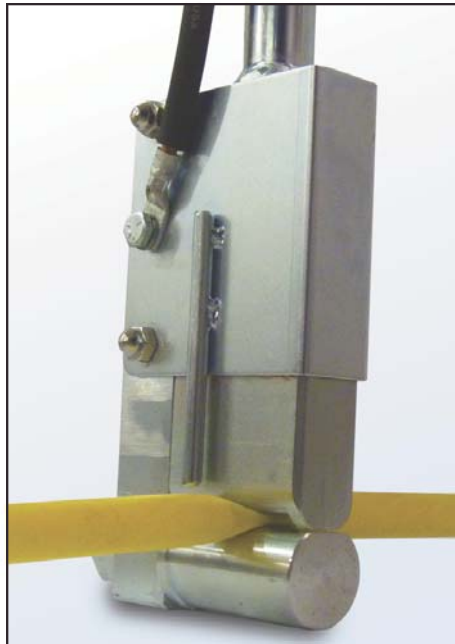

# C75R-A1

## 3/4" Remote Squeeze Off Tool

The model C75R-A1 Remote Squeeze Off Tool is designed to squeeze 1/2" to 3/4" PE service lines safely and effectively from above ground.

This lightweight tool is constructed of plated steel to maintain strength in a compact size.

Squeeze protection is provided by machined stops on the bottom jaw to ensure maximum flow control without damaging the PE pipe.

Guide bars are positioned on both sides of the tool to center the service line in the jaws.

The C75R-A1 comes complete with a static grounding spike that is easily stored with the tool.