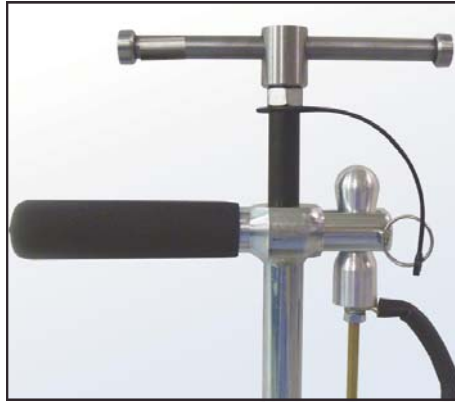

# C75R-A1

## 3/4" Remote Squeeze Off Tool

The model C75R-A1 Remote Squeeze Off Tool is designed to squeeze 1/2" to 3/4" PE service lines safely and effectively from above ground.

This lightweight tool is constructed of plated steel to maintain strength in a compact size.

Squeeze protection is provided by machined stops on the bottom jaw to ensure maximum flow control without damaging the PE pipe.

Guide bars are positioned on both sides of the tool to center the service line in the jaws.

The C75R-A1 comes complete with a static grounding spike that is easily stored with the tool.